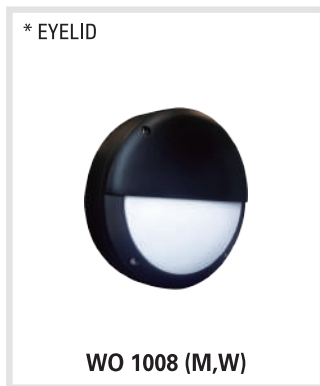

# OUTDOOR Light BULKHAED

120V, 220V-230V and 277V  
LED Wall Mount & Ceiling Fixture

Catalog #		Type
Project		Date
Prepared by		

Wall LED

## FEATURES and FUNCTIONS

- Durable die-cast housing with fully seated with silicon gasket.
- 120V AC LED module with integrated IC chip imbed on board and 10-100% Triac dimming with most of leading and trailing edge dimmer switches in the market.  
Also available with 220V-230V AC module.
- PC diffused lens delivers perfect light distribution.
- 80, 90 CRI, 2700K, 3000K, 4000K and 5000K
- Installed 3.5", 4" J-box in the wall ceiling directly by simple quick disconnecter.